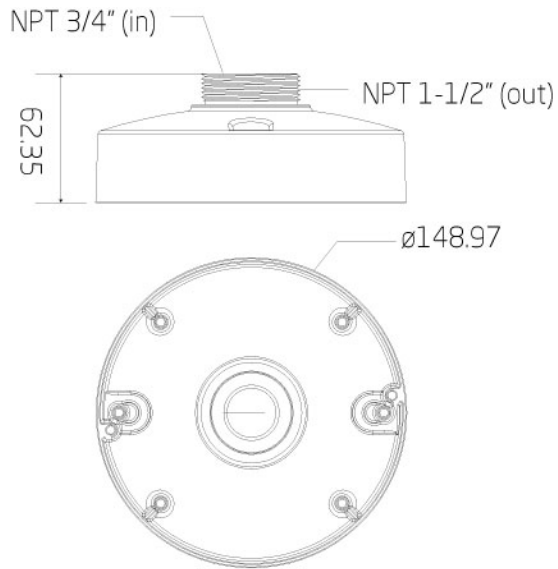

IP66 Outdoor Option:

ET-180 IM102