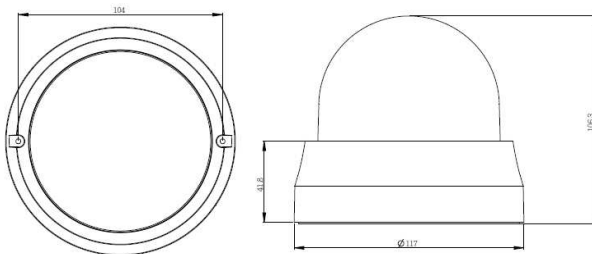

* Mark for optional items
Product specification and availability are subject to change without notice.

Dimension

ET-180CS

Width: 117 mm (4.60 Inches)
Height: 106.3 mm (4.18 Inches)
Opening: w/ ET180CS: 150mm (5.90 Inches)